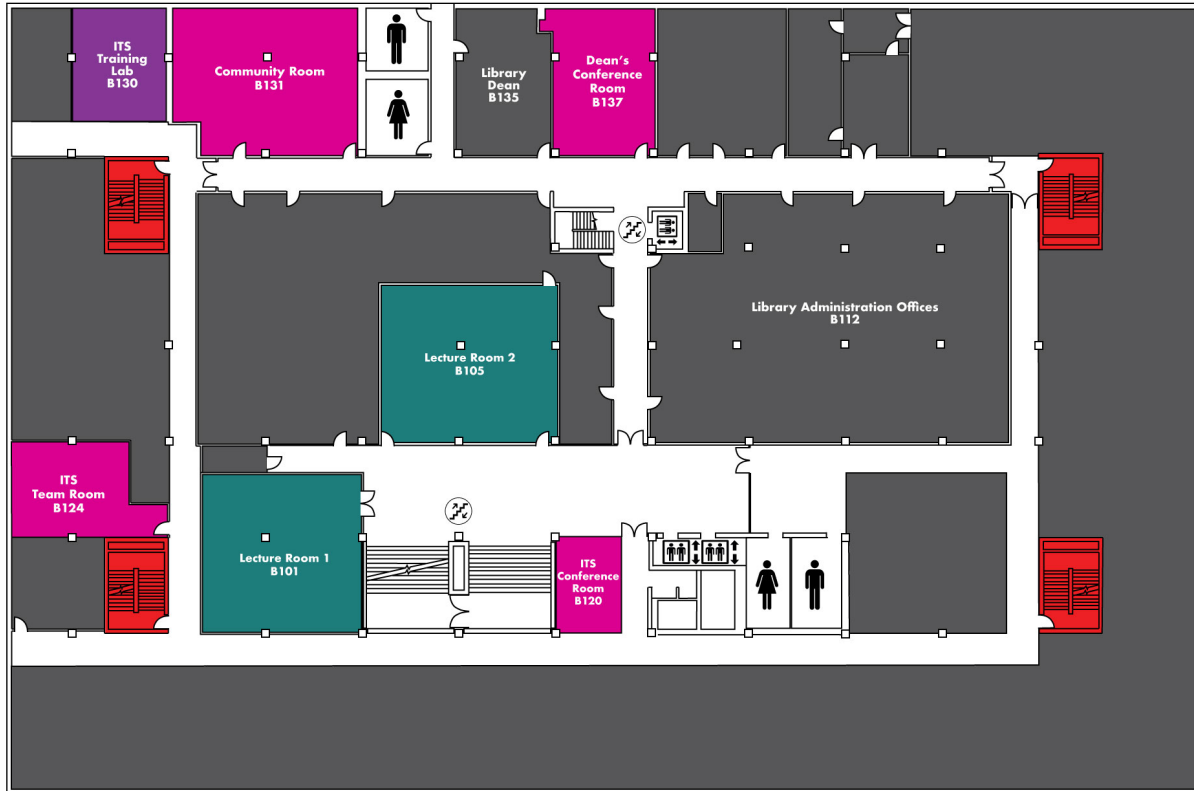

UNIVERSITY LIBRARY LEVEL B

- | | | | |
|---|---|---|--|
|  Departments |  Conference Rooms |  Restrooms |  Stairs |
|  Emergency Exits |  Staff |  Restrooms |  Elevators |
|  Lecture Rooms | | | |